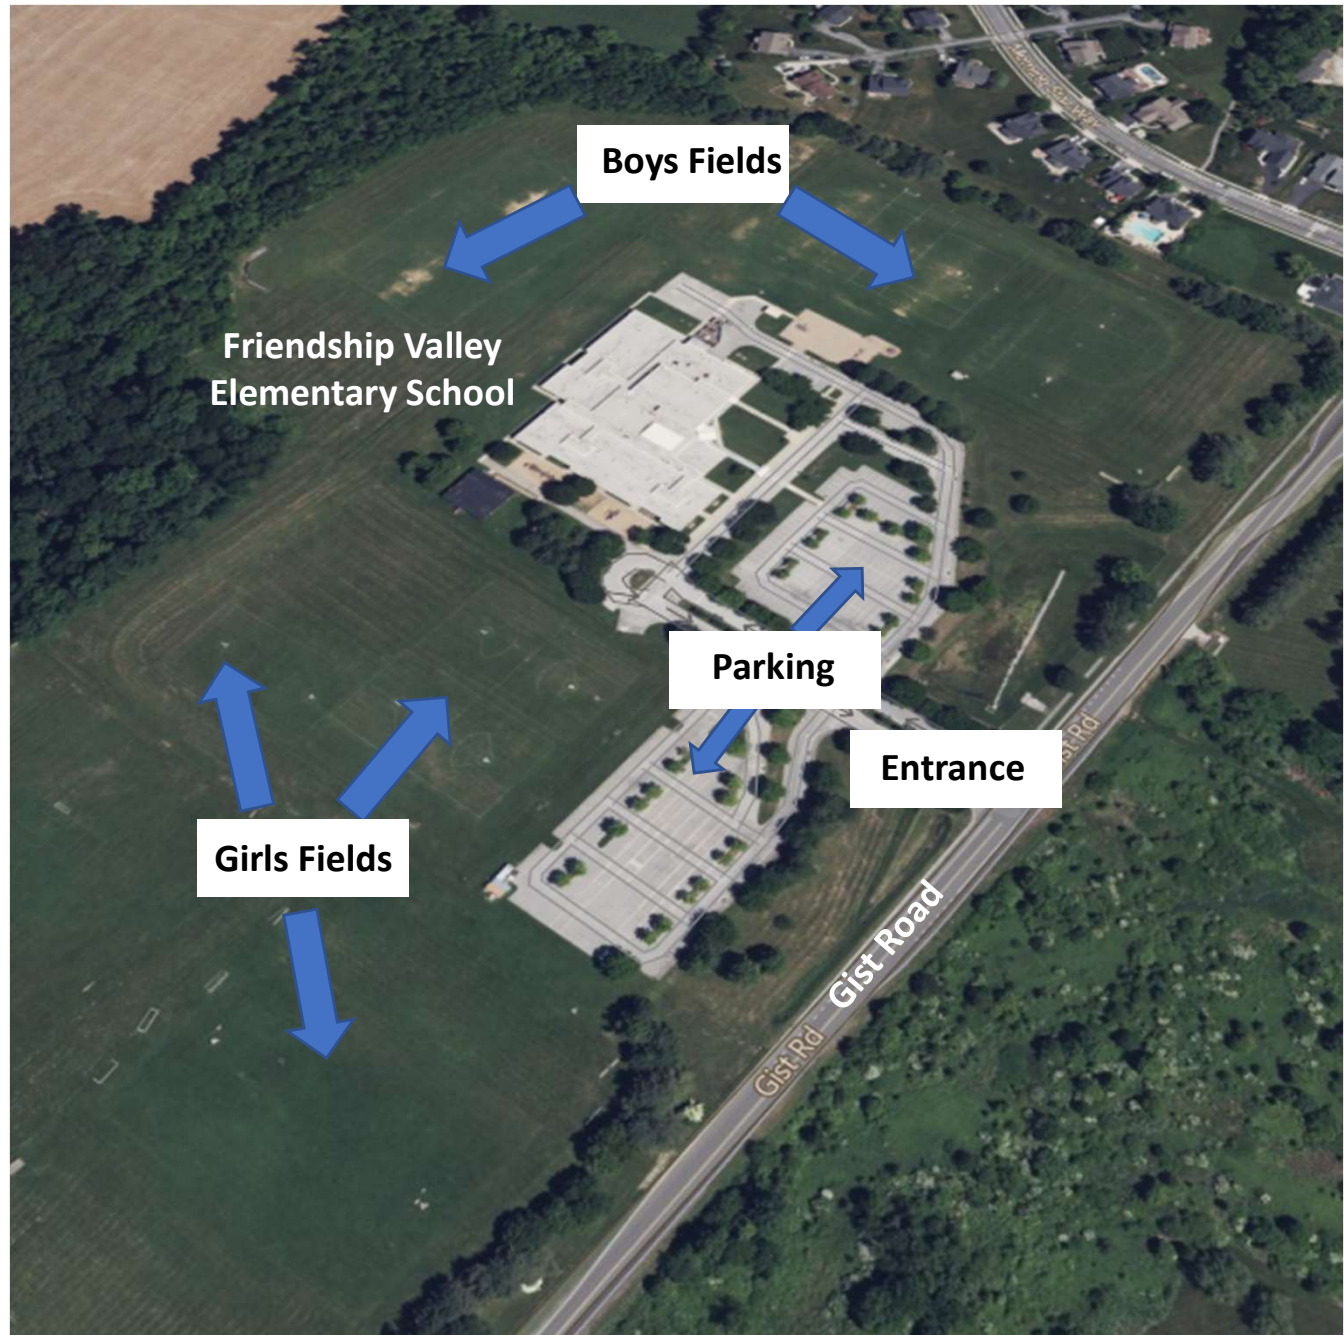

Game and Practice Field Information

This document and the following pages contains field maps used for games and practices by Westminister Area Lacrosse.

Game Day Location

Friendship Valley Elementary School
1100 Gist Road,
Westminster, MD 21157

Practice Locations

**Friendship Valley
Elementary School**
1100 Gist Road,
Westminster, MD 21157

**Cranberry Station
Elementary School**
505 North Center Street,
Westminster, MD 21157

Carroll Community College
1601 Washington Road,
Westminster, MD 21157

**Robert Moton
Elementary School**
1413 Washington Road,
Westminster, MD 21157

Friendship Valley Elementary School
1100 Gist Road,
Westminster, MD 21157

Game and Practice

Lacrosse Field Information

Friendship Valley Elementary School
1100 Gist Road,
Westminster, MD 21157

Girls

Game and Practice

Lacrosse Field Information

Friendship Valley Elementary School

1100 Gist Road,
Westminster, MD 21157

Boys

Game and Practice

Lacrosse Field Information