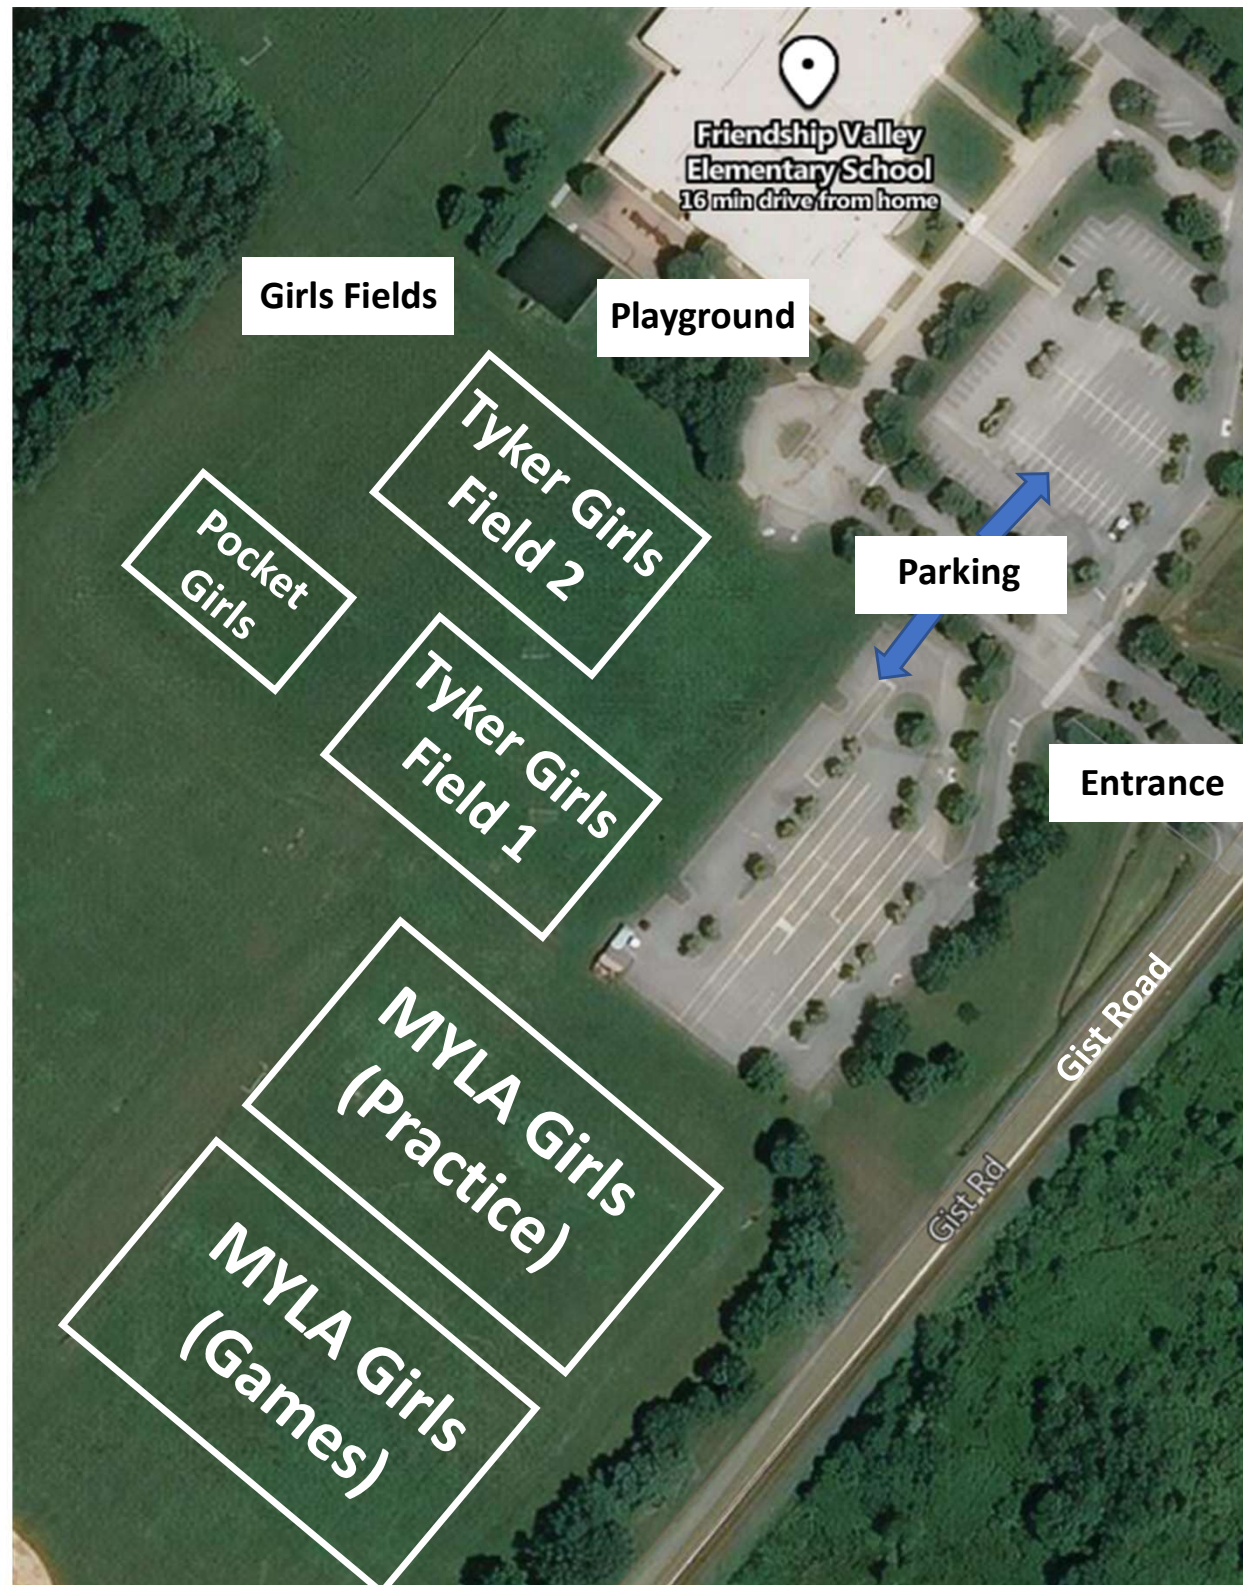

Game and Practice Field Information

This document and the following pages contains field maps used for games and practices by Westminister Area Lacrosse.

Game Day Location

Friendship Valley Elementary School
1100 Gist Road,
Westminster, MD 21157

**Robert Moton
Elementary School**
1413 Washington Road,
Westminster, MD 21157

Friendship Valley Elementary School
1100 Gist Road,
Westminster, MD 21157

Game and Practice

Lacrosse Field Information

Friendship Valley Elementary School
1100 Gist Road,
Westminster, MD 21157

Girls

Game and Practice

Lacrosse Field Information

Friendship Valley Elementary School

1100 Gist Road,
Westminster, MD 21157

Boys

Game and Practice

Lacrosse Field Information