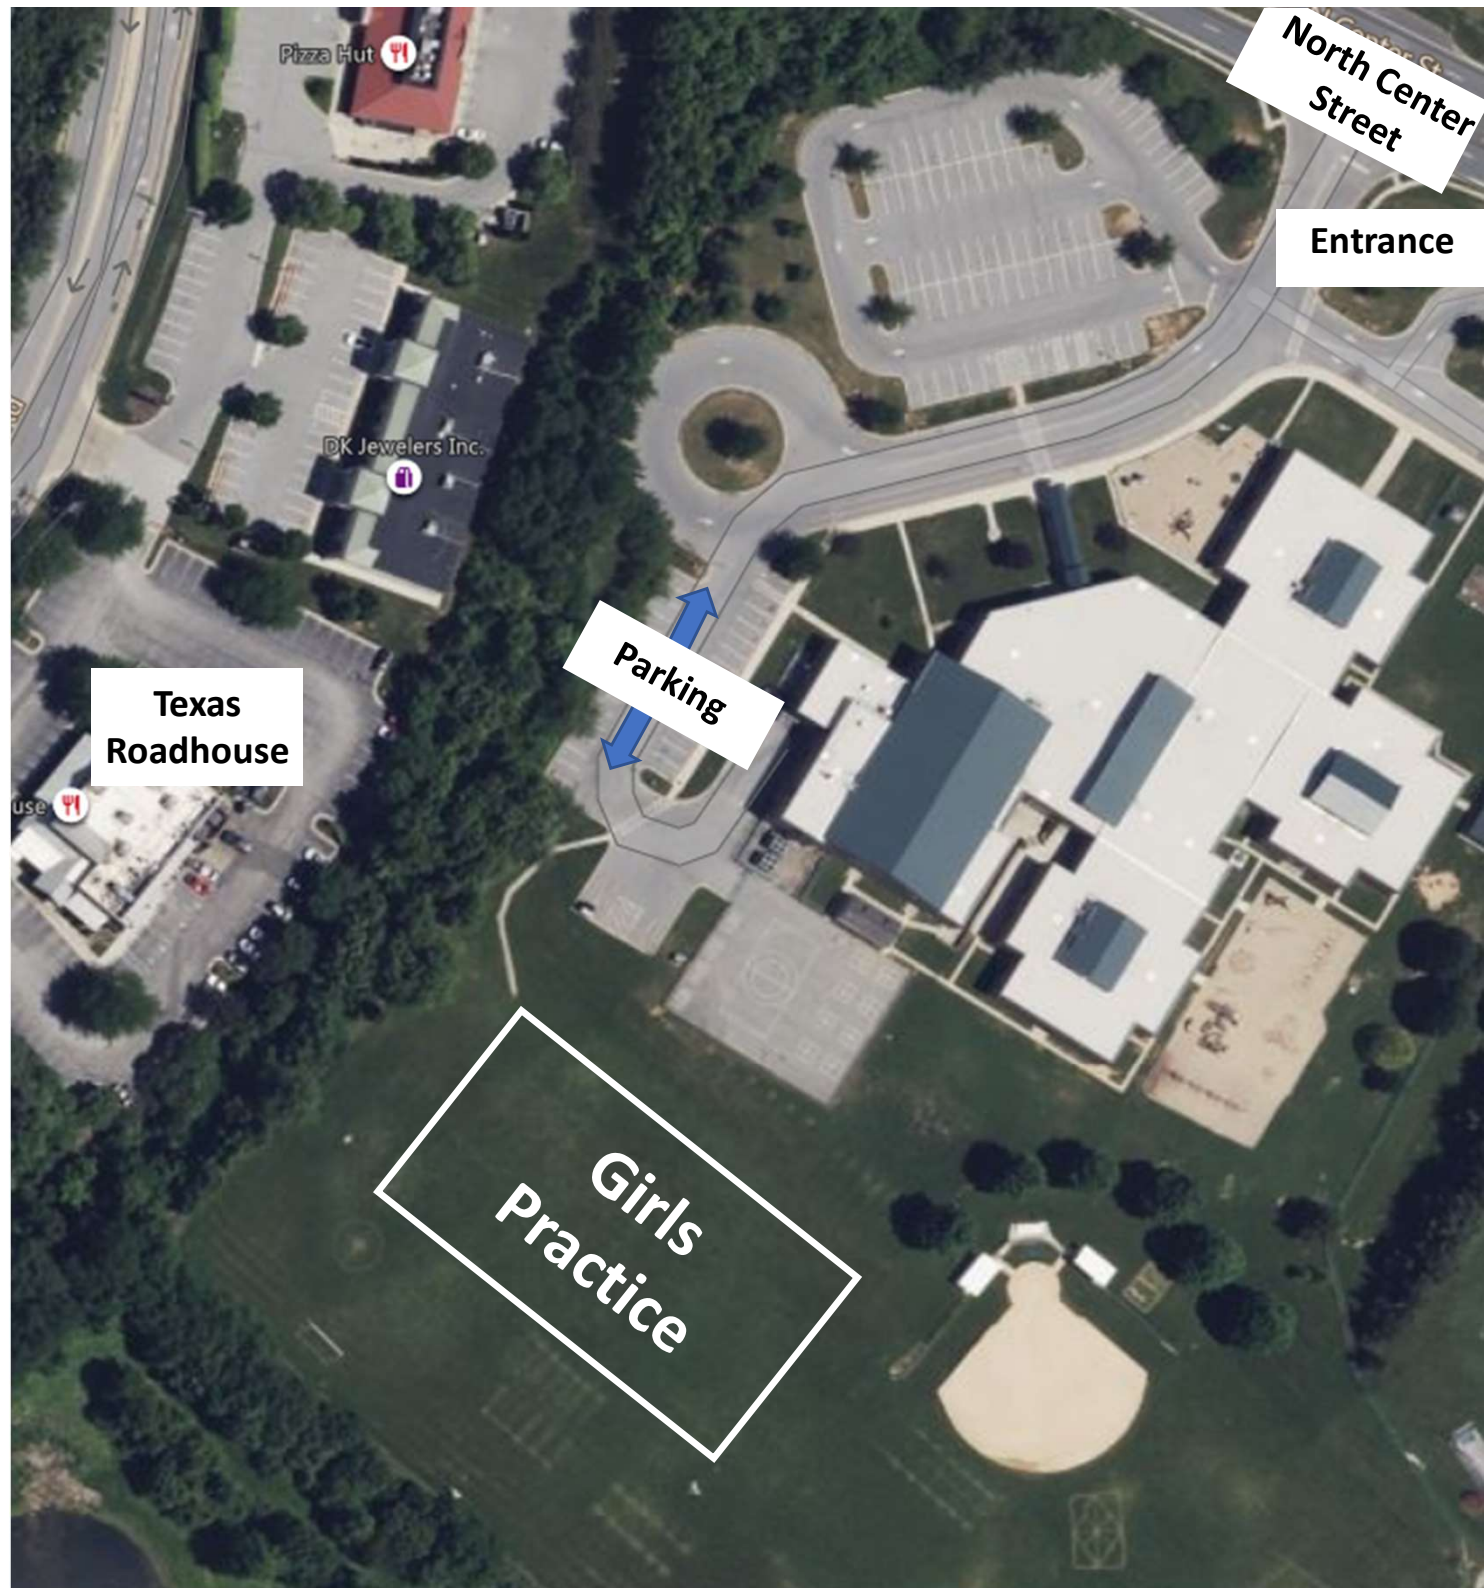

Practice

Lacrosse Field Information