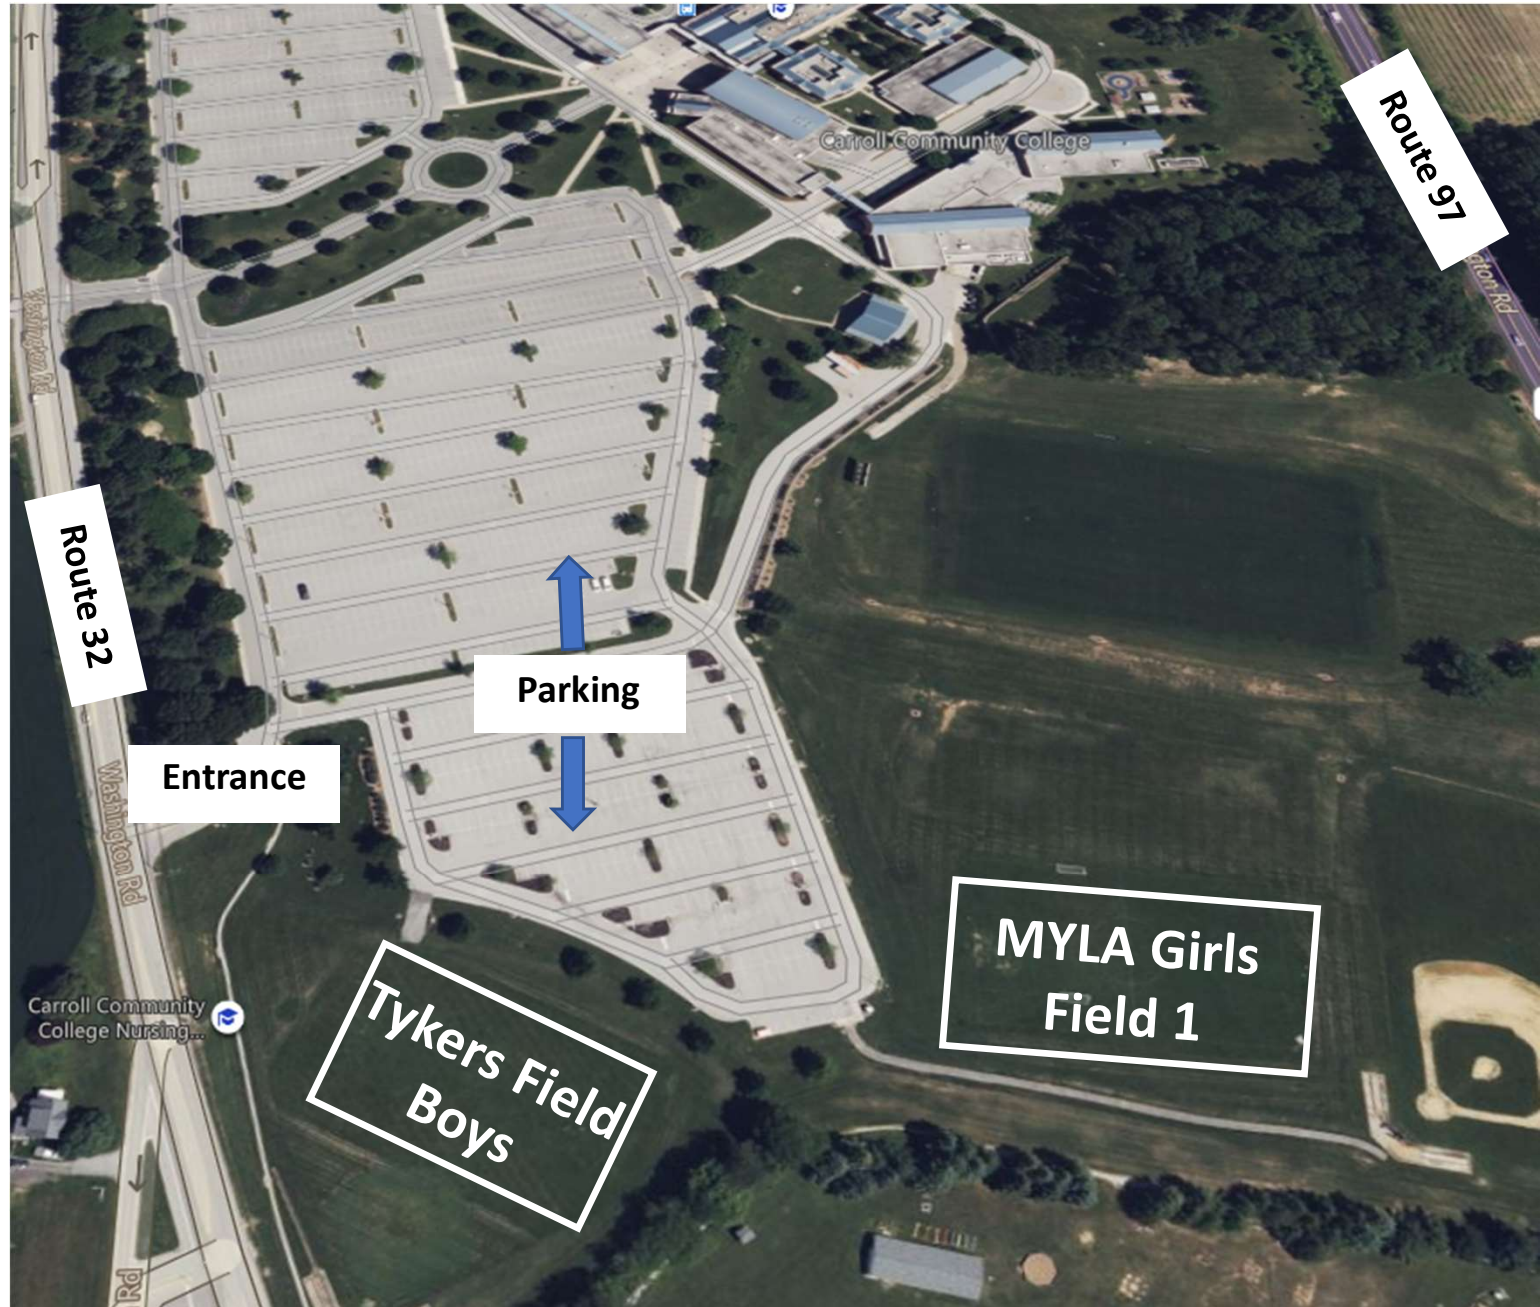

Practice

Lacrosse Field Information